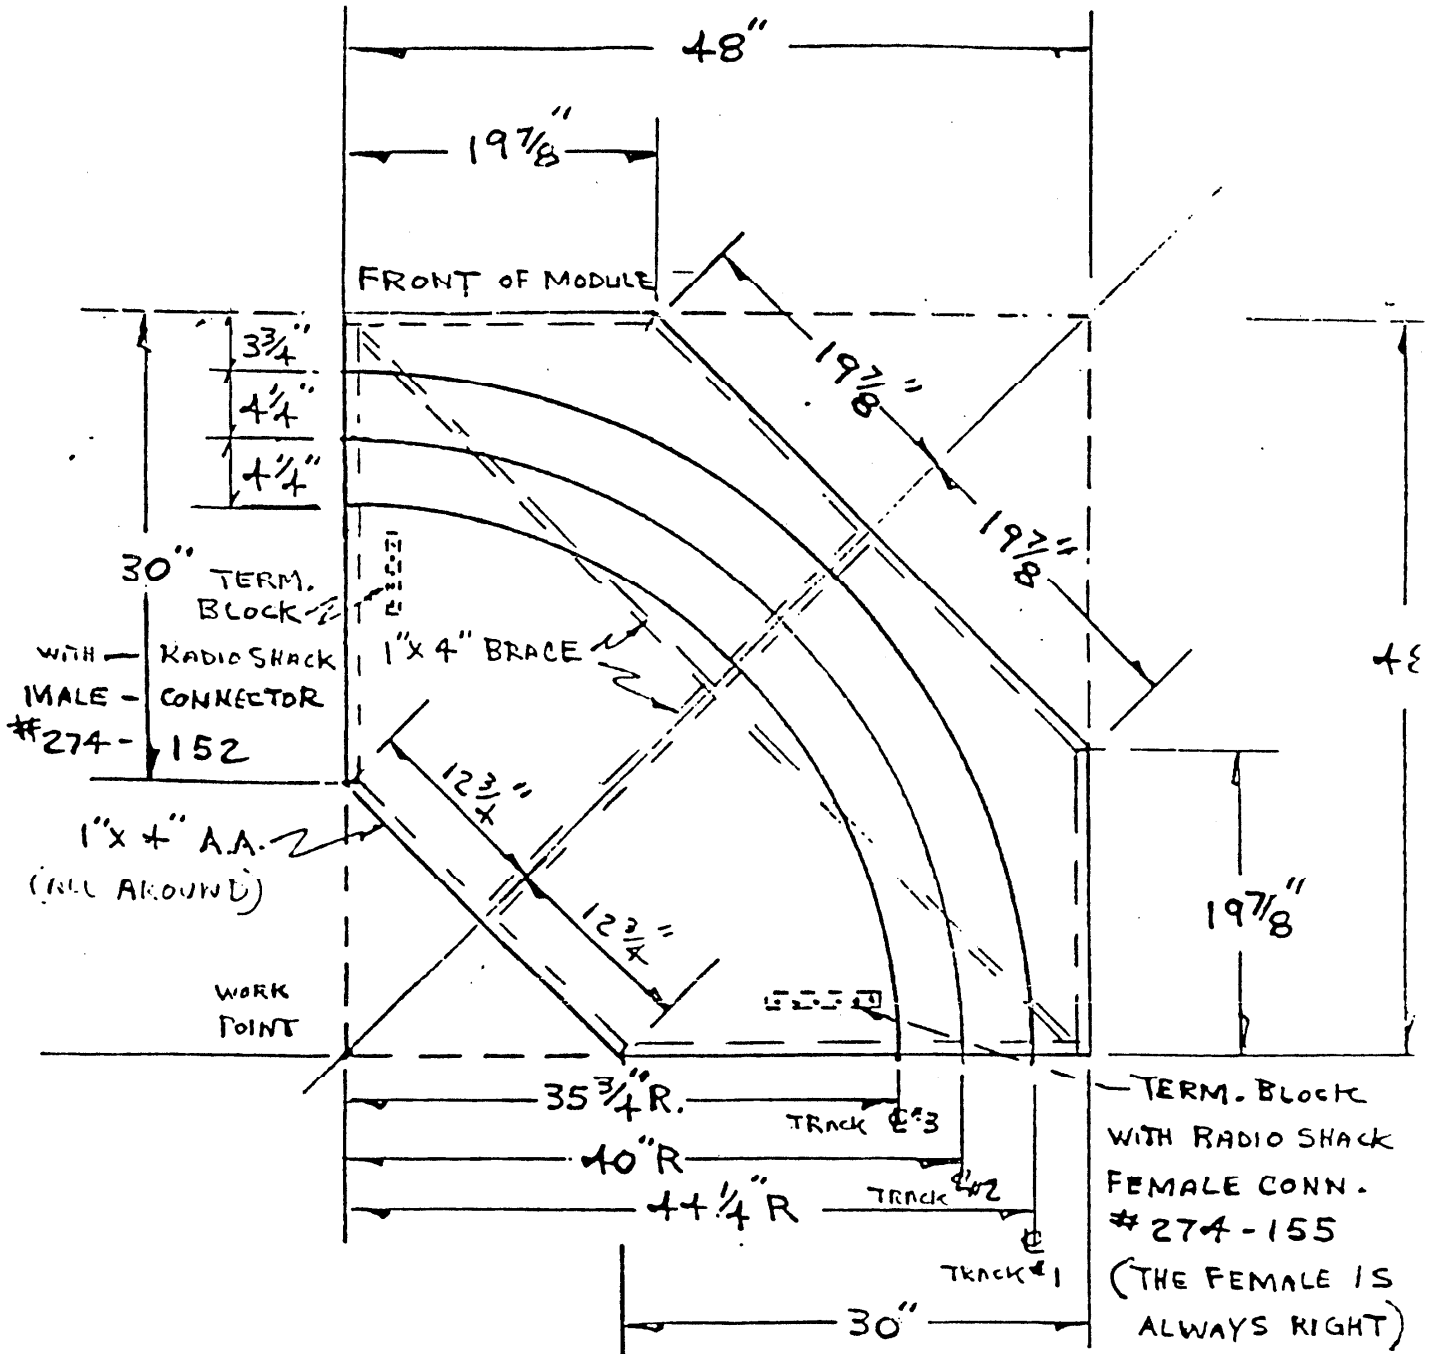

RARITAN VALLEY HIGH-RAILERS

SPEC - M-2

CORNER MODULE

USE WITH STD. MODULE SPEC. M-1

MAT. 1/2" TH. PLYWOOD 48" SQ.

PLAN VIEW

CORNER MODULE